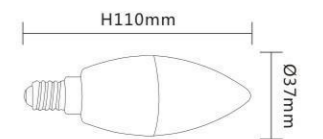

Light source series

ITEM NO	Real Watt	LUMEN	SIZE(mm)	MATERIAL	VOLTAGE	HOLDER	PCS/CTN
G37-5W	4.5W-4.8W	400LM	Ø37*H100mm	PBT+AL+PC	220-240V	E14	100PCS
G37-5W	4.5W-4.8W	400LM	Ø37*H100mm		85-265V	E14	100PCS
G37-7W	6.5W-6.8W	560LM	Ø37*H105mm		220-240V	E14	100PCS
G37-7W	6.5W-6.8W	560LM	Ø37*H105mm		85-265V	E14	100PCS

ITEM NO	Real Watt	LUMEN	SIZE(mm)	MATERIAL	VOLTAGE	HOLDER	PCS/CTN
F37-5W	4.5W-4.8W	400LM	Ø37*H125mm	PBT+AL+PC	220-240V	E14	100PCS
F37-5W	4.5W-4.8W	400LM	Ø37*H125mm		85-265V	E14	100PCS
F37-7W	6.5W-6.8W	560LM	Ø37*H130mm		220-240V	E14	100PCS
F37-7W	6.5W-6.8W	560LM	Ø37*H130mm		85-265V	E14	100PCS

ITEM NO	Real Watt	LUMEN	SIZE(mm)	MATERIAL	VOLTAGE	HOLDER	PCS/CTN
C37-A-6W	6W	480LM	Ø37*H110mm	PBT+AL+PC	85-265V	E14	100PCS

ITEM NO	Real Watt	LUMEN	SIZE(mm)	MATERIAL	VOLTAGE	HOLDER	PCS/CTN
C37-B-6W	6W	480LM	Ø37*H130mm	PBT+AL+PC	85-265V	E14	100PCS