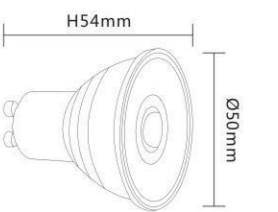

ITEM NO	Real Watt	LUMEN	SIZE(mm)	MATERIAL	VOLTAGE	HOLDER	PCS/CTN
GM05-5W	5-5.5W	400LM	Ø50*H54mm	PBT+AL+PC	220-240V	MR16 GU10 E27 GU5.3	200PCS
GM05-6W	5.5-6W	480LM	Ø50*H54mm	PBT+AL+PC	85-265V		200PCS
GM05-7W	6.5-6.8W	560LM	Ø50*H54mm	PBT+AL+PC	85-265V		200PCS