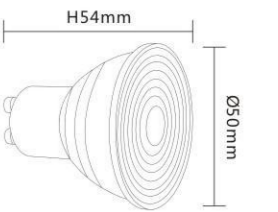

ITEM NO	Real Watt	LUMEN	SIZE(mm)	MATERIAL	VOLTAGE	HOLDER	PCS/CTN
GM04-5W WH+WW	5W+5W	400LM	Ø50*H54mm	PBT+AL+PC	85-265V	MR16 GU10 E27 GU5.3	200PCS
GM04-6W Dimmer	6W+3.25+1W	480LM	Ø50*H54mm		220-265V		200PCS