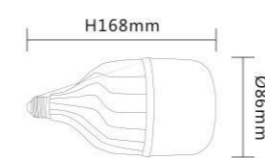

ITEM NO	Real Watt	LUMEN	SIZE(mm)	MATERIAL	VOLTAGE	HOLDER	PCS/CTN
B01-18W	18W	1900LM	Ø86*H168mm	PBT+AL+PC	165-265V	E27 B22	80PCS
B01-28W	28W	2800LM	Ø100*H195mm		165-265V		70PCS
B01-38W	38W	3800LM	Ø120*H228mm		165-265V		30PCS
B01-48W	48W	4800LM	Ø135*H261mm		165-265V		20PCS