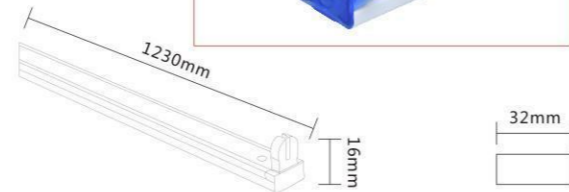

ITEM NO	Cover	Real Watt	LUMEN	SIZE(mm)	MATERIAL	VOLTAGE	PCS/CTN
T8-101W				1230*32*16mm	IRON+PC		30PCS
T8-102W				1230*32*16mm	IRON+PC		30PCS