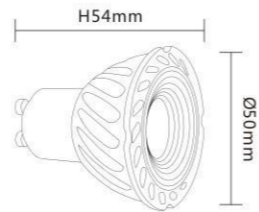

ITEM NO	Real Watt	LUMEN	SIZE(mm)	MATERIAL	VOLTAGE	HOLDER	PCS/CTN
GM02-3W	3W-3.5W	220LM	Ø50*H54mm	PBT+PC	220-240V	MR16 GU10 E27 GU5.3	200PCS
GM02-5W	5W-5.5W	400LM	Ø50*H54mm	PBT+AL+PC	220-240V		200PCS
GM02-6W	5.5W-6W	480LM	Ø50*H54mm		85-265V		200PCS
GM02-7W	6.5W-6.8W	560LM	Ø50*H54mm		85-265V		200PCS