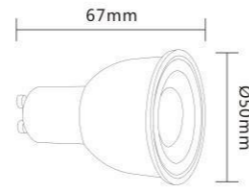

ITEM NO	Real Watt	LUMEN	SIZE(mm)	MATERIAL	VOLTAGE	HOLDER	PCS/CTN
GM06-9W	8.5-9W	720LM	Ø50*H67mm	PBT+AL+PC	85-265V	GU5.3 GU10	100PCS