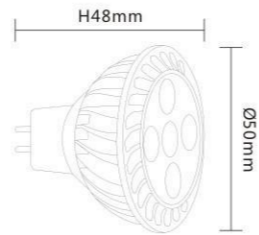

Light source series

ITEM NO	Real Watt	LUMEN	SIZE(mm)	MATERIAL	VOLTAGE	HOLDER	PCS/CTN
G37-5W	4.5W-4.8W	400LM	Ø37*H100mm	PBT+AL+PC	220-240V	E14	100PCS
G37-5W	4.5W-4.8W	400LM	Ø37*H100mm		85-265V	E14	100PCS
G37-7W	6.5W-6.8W	560LM	Ø37*H105mm		220-240V	E14	100PCS
G37-7W	6.5W-6.8W	560LM	Ø37*H105mm		85-265V	E14	100PCS

ITEM NO	Real Watt	LUMEN	SIZE(mm)	MATERIAL	VOLTAGE	HOLDER	PCS/CTN
F37-5W	4.5W-4.8W	400LM	Ø37*H125mm	PBT+AL+PC	220-240V	E14	100PCS
F37-5W	4.5W-4.8W	400LM	Ø37*H125mm		85-265V	E14	100PCS
F37-7W	6.5W-6.8W	560LM	Ø37*H130mm		220-240V	E14	100PCS
F37-7W	6.5W-6.8W	560LM	Ø37*H130mm		85-265V	E14	100PCS

ITEM NO	Real Watt	LUMEN	SIZE(mm)	MATERIAL	VOLTAGE	HOLDER	PCS/CTN
C37-A-6W	6W	480LM	Ø37*H110mm	PBT+AL+PC	85-265V	E14	100PCS

ITEM NO	Real Watt	LUMEN	SIZE(mm)	MATERIAL	VOLTAGE	HOLDER	PCS/CTN
C37-B-6W	6W	480LM	Ø37*H130mm	PBT+AL+PC	85-265V	E14	100PCS

ITEM NO	Real Watt	LUMEN	SIZE(mm)	MATERIAL	VOLTAGE	HOLDER	PCS/CTN
GM03-5W	5-5.5W	400LM	Ø50*H54mm	PBT+AL+PC	220-240V	MR16 GU10 E27 GU5.3	200PCS
GM03-6W	5.5-6W	480LM	Ø50*H54mm	PBT+AL+PC	85-265V		200PCS
GM03-7W	6.5-6.8W	560LM	Ø50*H54mm	PBT+AL+PC	85-265V		200PCS