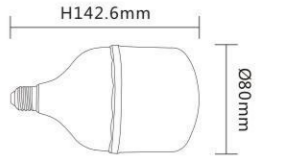

ITEM NO	Real Watt	LUMEN	SIZE(mm)	MATERIAL	VOLTAGE	HOLDER	PCS/CTN
B02-20W	16.5W	1500LM	Ø80*H142.6mm	PBT+AL+PC	165-265V	E27 B22	100PCS
B02-30W	24.5W	2300LM	Ø100*H171mm		165-265V		80PCS
B02-40W	33W	3300LM	Ø115*H202mm		165-265V		40PCS
B02-50W	40W	4100LM	Ø125*H213.4mm		165-265V		40PCS
B02-60W	48W	4700LM	Ø140*H226.5mm		165-265V		30PCS