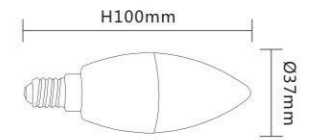

Light source series

ITEM NO	Real Watt	LUMEN	SIZE(mm)	MATERIAL	VOLTAGE	HOLDER	PCS/CTN
G37-5W	4.5W-4.8W	400LM	Ø37*H100mm	PBT+AL+PC	220-240V	E14	100PCS
G37-5W	4.5W-4.8W	400LM	Ø37*H100mm		85-265V	E14	100PCS
G37-7W	6.5W-6.8W	560LM	Ø37*H105mm		220-240V	E14	100PCS
G37-7W	6.5W-6.8W	560LM	Ø37*H105mm		85-265V	E14	100PCS

ITEM NO	Real Watt	LUMEN	SIZE(mm)	MATERIAL	VOLTAGE	HOLDER	PCS/CTN
F37-5W	4.5W-4.8W	400LM	Ø37*H125mm	PBT+AL+PC	220-240V	E14	100PCS
F37-5W	4.5W-4.8W	400LM	Ø37*H125mm		85-265V	E14	100PCS
F37-7W	6.5W-6.8W	560LM	Ø37*H130mm		220-240V	E14	100PCS
F37-7W	6.5W-6.8W	560LM	Ø37*H130mm		85-265V	E14	100PCS

ITEM NO	Real Watt	LUMEN	SIZE(mm)	MATERIAL	VOLTAGE	HOLDER	PCS/CTN
C37-A-6W	6W	480LM	Ø37*H110mm	PBT+AL+PC	85-265V	E14	100PCS

ITEM NO	Real Watt	LUMEN	SIZE(mm)	MATERIAL	VOLTAGE	HOLDER	PCS/CTN
C37-B-6W	6W	480LM	Ø37*H130mm	PBT+AL+PC	85-265V	E14	100PCS