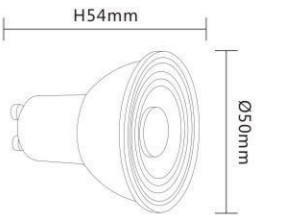

Light source series

ITEM NO	Real Watt	LUMEN	SIZE(mm)	MATERIAL	VOLTAGE	HOLDER	PCS/CTN
G37-5W	4.5W-4.8W	400LM	Ø37*H100mm	PBT+AL+PC	220-240V	E14	100PCS
G37-5W	4.5W-4.8W	400LM	Ø37*H100mm		85-265V	E14	100PCS
G37-7W	6.5W-6.8W	560LM	Ø37*H105mm		220-240V	E14	100PCS
G37-7W	6.5W-6.8W	560LM	Ø37*H105mm		85-265V	E14	100PCS

ITEM NO	Real Watt	LUMEN	SIZE(mm)	MATERIAL	VOLTAGE	HOLDER	PCS/CTN
F37-5W	4.5W-4.8W	400LM	Ø37*H125mm	PBT+AL+PC	220-240V	E14	100PCS
F37-5W	4.5W-4.8W	400LM	Ø37*H125mm		85-265V	E14	100PCS
F37-7W	6.5W-6.8W	560LM	Ø37*H130mm		220-240V	E14	100PCS
F37-7W	6.5W-6.8W	560LM	Ø37*H130mm		85-265V	E14	100PCS

ITEM NO	Real Watt	LUMEN	SIZE(mm)	MATERIAL	VOLTAGE	HOLDER	PCS/CTN
C37-A-6W	6W	480LM	Ø37*H110mm	PBT+AL+PC	85-265V	E14	100PCS

ITEM NO	Real Watt	LUMEN	SIZE(mm)	MATERIAL	VOLTAGE	HOLDER	PCS/CTN
C37-B-6W	6W	480LM	Ø37*H130mm	PBT+AL+PC	85-265V	E14	100PCS

ITEM NO	Real Watt	LUMEN	SIZE(mm)	MATERIAL	VOLTAGE	HOLDER	PCS/CTN
GM03-5W	5-5.5W	400LM	Ø50*H54mm	PBT+AL+PC	220-240V	MR16 GU10 E27 GU5.3	200PCS
GM03-6W	5.5-6W	480LM	Ø50*H54mm	PBT+AL+PC	85-265V		200PCS
GM03-7W	6.5-6.8W	560LM	Ø50*H54mm	PBT+AL+PC	85-265V		200PCS