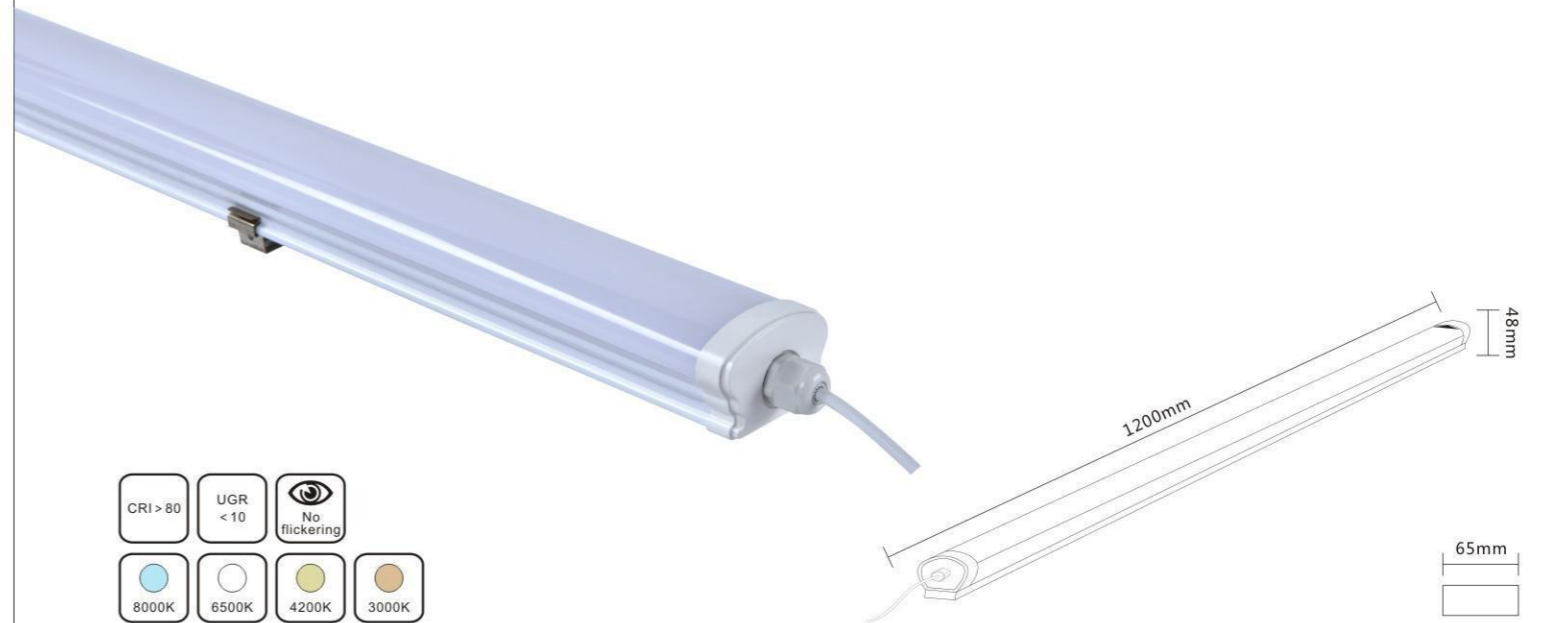

ITEM NO	Cover	Real Watt	LUMEN	SIZE(mm)	MATERIAL	VOLTAGE	PCS/CTN
JHD05-50W	Milky	50W	5000LM	1200*65*48mm	Aluminum+PC		20PCS