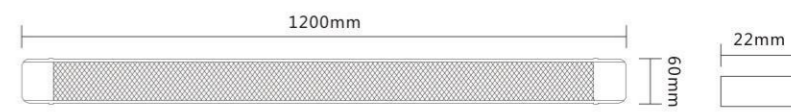

ITEM NO	Cover	Real Watt	LUMEN	SIZE(mm)	MATERIAL	VOLTAGE	PCS/CTN
JHD01-54W	Crystal	50W-52W	5000LM	1200*60*22mm	IRON+PS	165-265V	20PCS
JHD01-72W	Crystal	70W-72W	7000LM	1240*70*24mm	IRON+PS	165-265V	20PCS
JHD01-100W	Crystal	95W-100W	9500LM	1230*93*24mm	IRON+PS	165-265V	20PCS
JHD03-72W	Crystal	70W-72W	7000LM	1214*72*25mm	aluminum +PS	165-265V	20PCS