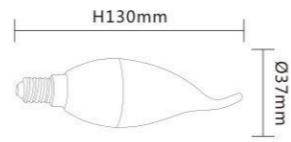

ITEM NO	Real Watt	LUMEN	SIZE(mm)	MATERIAL	VOLTAGE	HOLDER	PCS/CTN
C37-B-6W	6W	480LM	Ø37*H130mm	PBT+AL+PC	85-265V	E14	100PCS