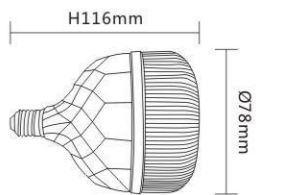

ITEM NO	Real Watt	LUMEN	SIZE(mm)	MATERIAL	VOLTAGE	HOLDER	PCS/CTN
CT80	20W	2000LM	Ø78*H116mm	PBT+AL+PC	165-265V	E27 B22	100PCS
CT100	30W	3000LM	Ø98*H133mm		165-265V		50PCS
CT115	40W	4000LM	Ø112*H145mm		165-265V		50PCS
CT125	50W	5000LM	Ø123*H161mm		165-265V		30PCS
CT135	60W	6000LM	Ø134*H174mm		165-265V		30PCS